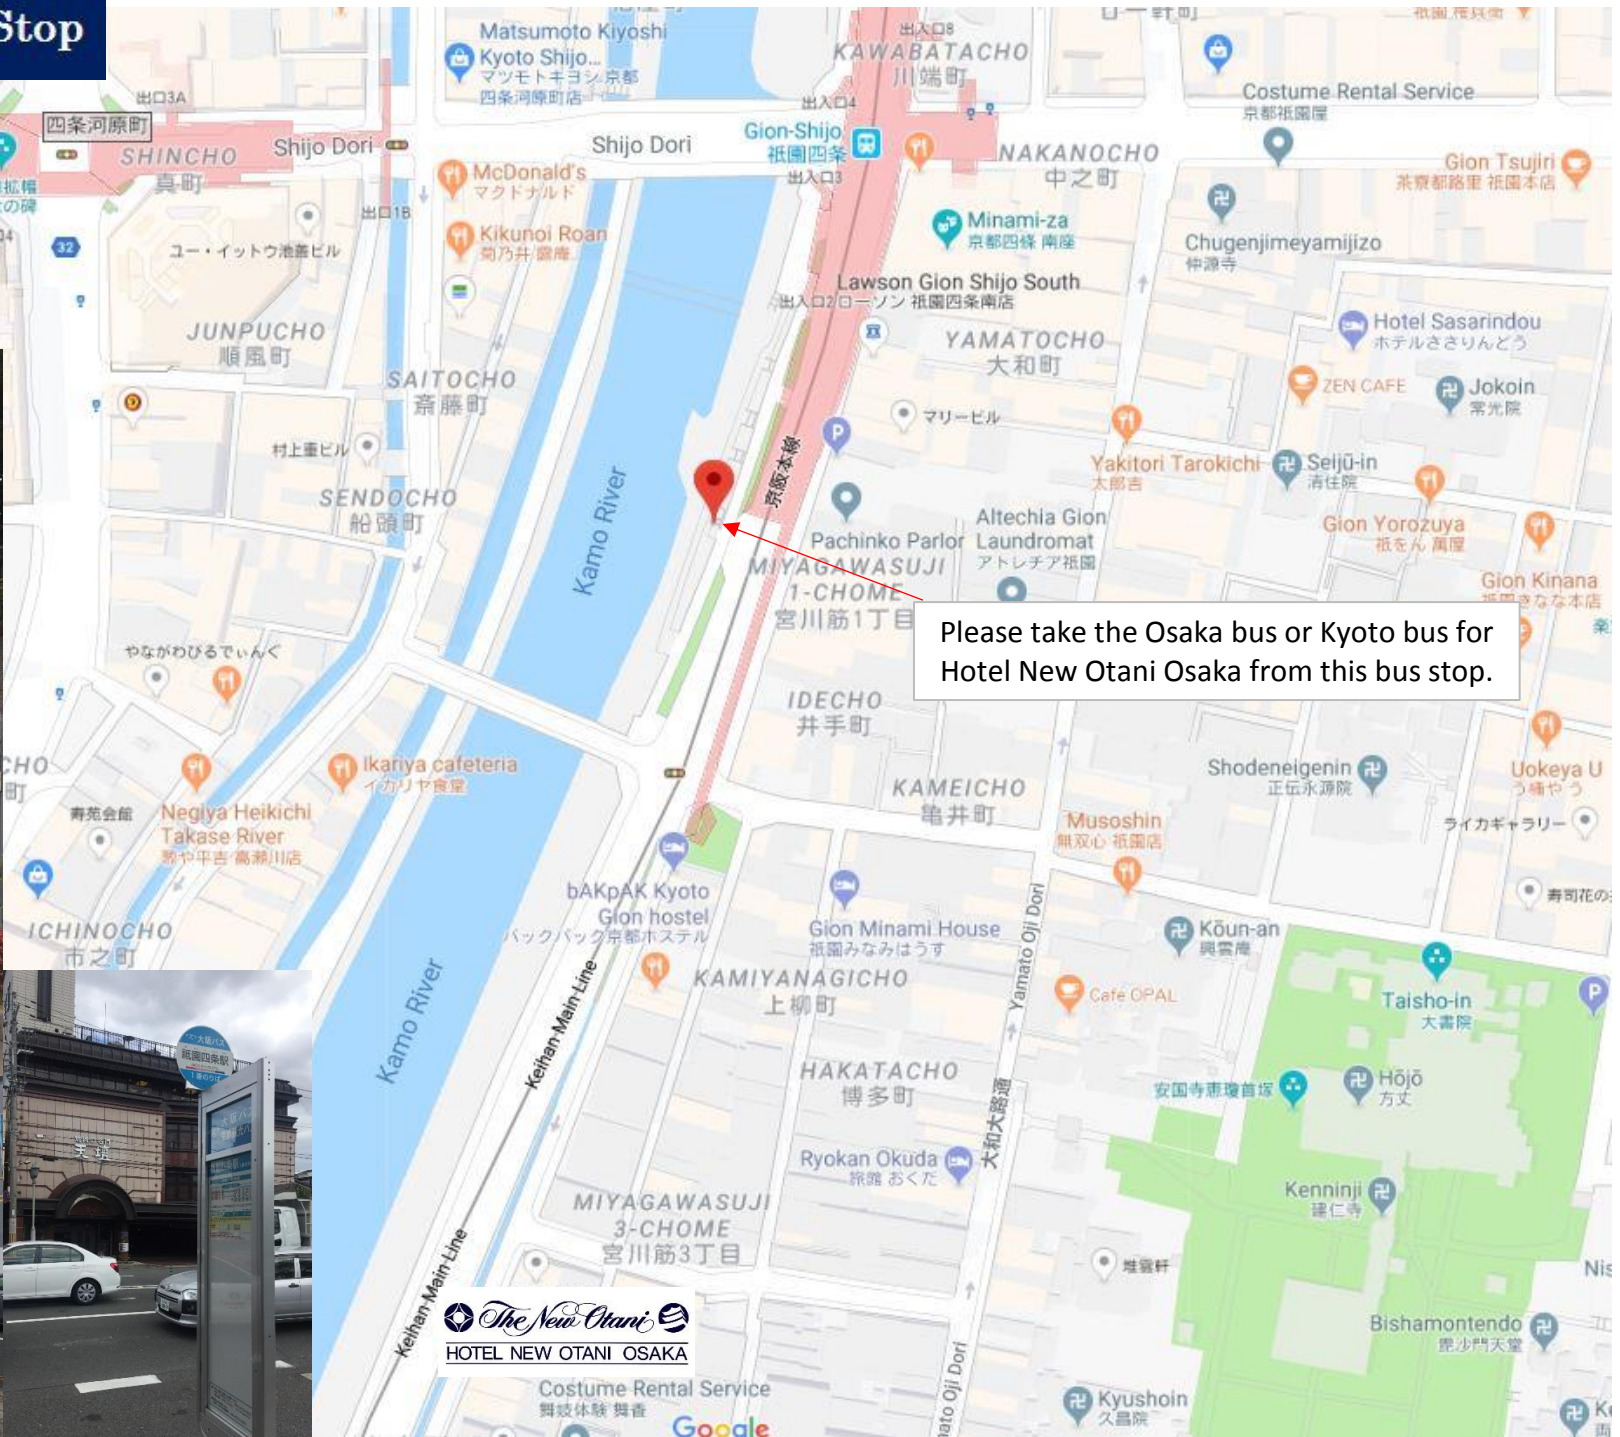

GION-SHIJYO Bus Stop

Please take the Osaka bus or Kyoto bus for Hotel New Otani Osaka from this bus stop.

HOTEL NEW OTANI OSAKA

Costume Rental Service
舞妓体験 舞香

Google