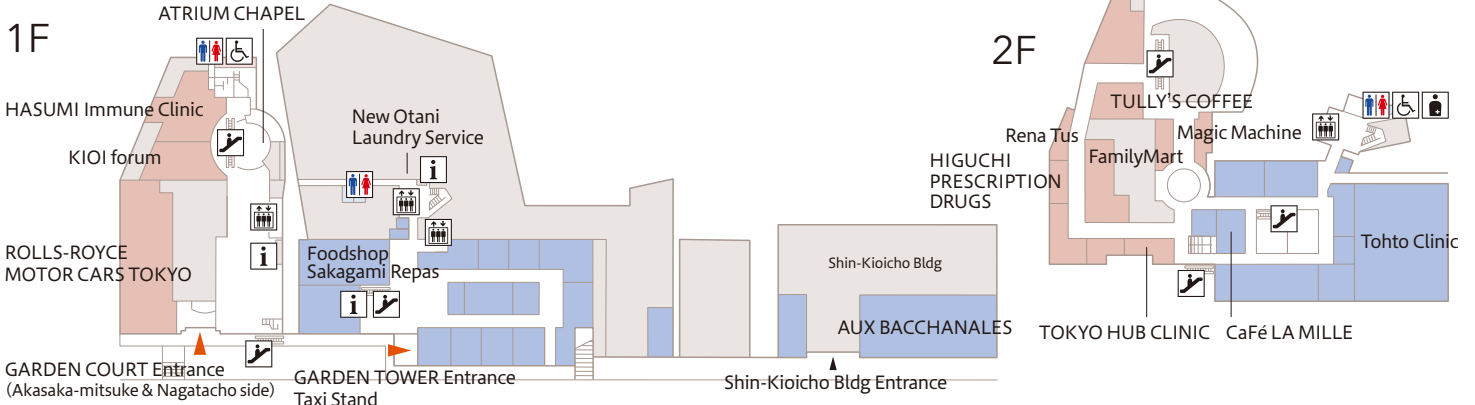

LOBBY FLOOR

GARDEN COURT / GARDEN TOWER 6th fl THE MAIN Bldg 2nd fl

BANQUET FLOOR

GARDEN COURT / GARDEN TOWER 5th fl THE MAIN Bldg 1st fl

ARCADE FLOOR (B1 FL), THE MAIN BLDG

THE MAIN Bldg SHOPPING ARCADE

GARDEN COURT / GARDEN TOWER

FASHION PLAZA SUNROSER AKASAKA

Legend: GARDEN COURT (orange), GARDEN TOWER (blue), THE MAIN (green)

- Information Desk
- Restrooms
- Accessible Restrooms
- Nursing Rooms
- Stoma-friendly Restrooms
- Care bed
- Elevators
- Escalators
- Smoking Areas

*The three buildings are connected on the Lobby floor and Banquet floor levels.