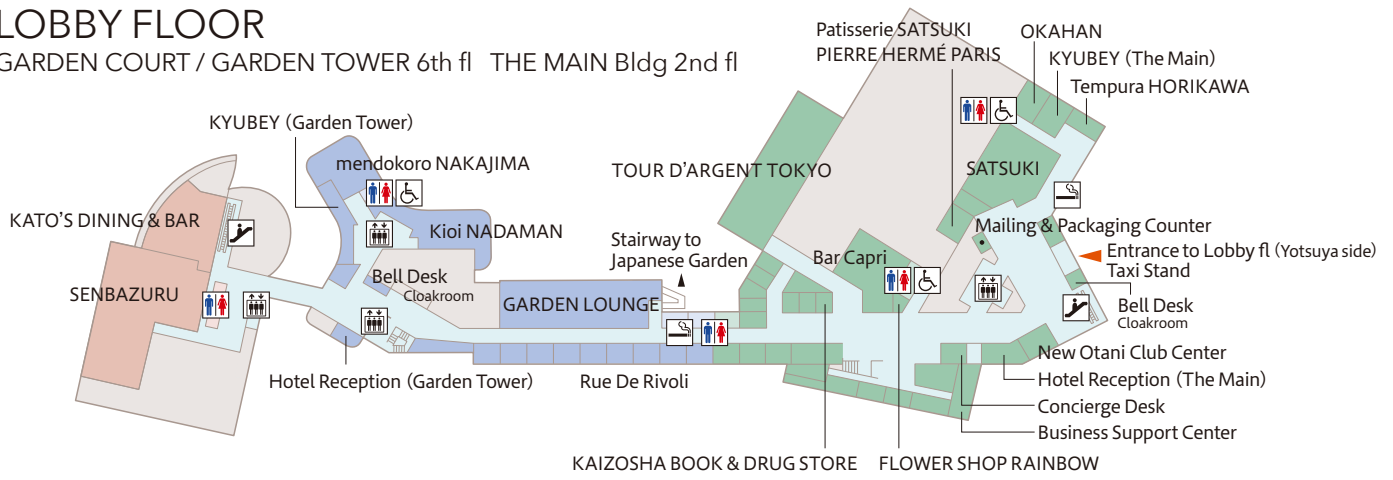

◇ RESTAURANTS & BARS ■ BANQUET ROOMS
 ● OTHER FACILITIES
 202604SS32700

The New Otani
HOTEL NEW OTANI
 4-1 KIOI-CHO, CHIYODA-KU, TOKYO 102-8578, JAPAN
 Tel: +81-3-3265-1111 newotani.co.jp/en

HOTEL NEW OTANI TOKYO FLOOR GUIDE

LOBBY FLOOR

GARDEN COURT / GARDEN TOWER 6th fl THE MAIN Bldg 2nd fl

BANQUET FLOOR

GARDEN COURT / GARDEN TOWER 5th fl THE MAIN Bldg 1st fl

ARCADE FLOOR (B1 FL), THE MAIN BLDG

THE MAIN Bldg SHOPPING ARCADE

GARDEN COURT / GARDEN TOWER

FASHION PLAZA SUNROSER AKASAKA

Legend: GARDEN COURT (orange), GARDEN TOWER (blue), THE MAIN (green)

- Information Desk
- Restrooms
- Accessible Restrooms
- Nursing Rooms
- Stoma-friendly Restrooms
- Care bed
- Elevators
- Escalators
- Smoking Areas

*The three buildings are connected on the Lobby floor and Banquet floor levels.