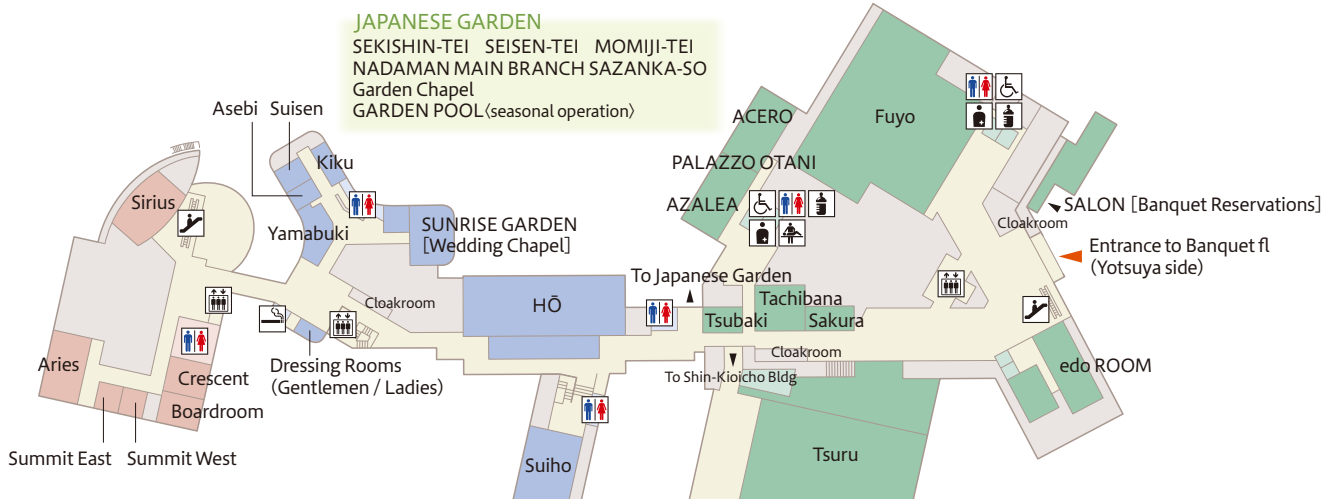

◇ RESTAURANTS & BARS ■ BANQUET ROOMS
 ● OTHER FACILITIES
 202604SS32700

The New Otani
HOTEL NEW OTANI
 4-1 KIOI-CHO, CHIYODA-KU, TOKYO 102-8578, JAPAN
 Tel: +81-3-3265-1111 newotani.co.jp/en

HOTEL NEW OTANI TOKYO FLOOR GUIDE

LOBBY FLOOR

GARDEN COURT / GARDEN TOWER 6th fl THE MAIN Bldg 2nd fl

BANQUET FLOOR

GARDEN COURT / GARDEN TOWER 5th fl THE MAIN Bldg 1st fl

ARCADE FLOOR (B1 FL), THE MAIN BLDG

THE MAIN Bldg SHOPPING ARCADE

GARDEN COURT / GARDEN TOWER

FASHION PLAZA SUNROSER AKASAKA

Legend: GARDEN COURT (orange), GARDEN TOWER (blue), THE MAIN (green)

- Information Desk
- Restrooms
- Accessible Restrooms
- Nursing Rooms
- Stoma-friendly Restrooms
- Care bed
- Elevators
- Escalators
- Smoking Areas

*The three buildings are connected on the Lobby floor and Banquet floor levels.