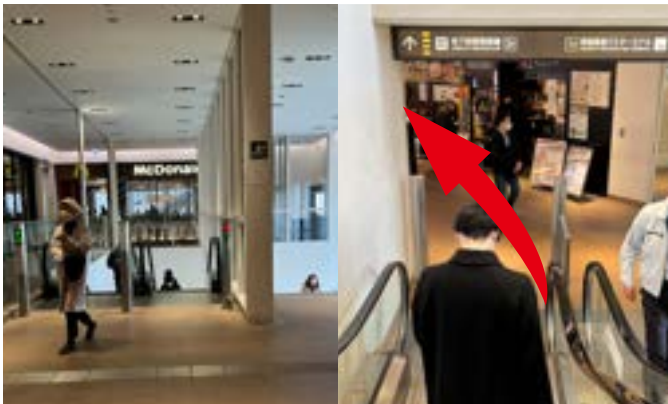

Bus stop from Shin-Osaka Station

(Shin-Osaka Station North Exit)

(Shinkansen central exit)

① Exit the Shinkansen ticket gate (central exit) and turn right.

② Head toward Shin-Osaka Hankyu Building and turn left at the end.

③ Get off the escalator and turn left.

④ Head towards the Subway Midosuji Line entrance.

⑤ Go straight until you reach the end. Proceed diagonally to the left and turn right at Exit 4.

⑥ Go up the escalator and go straight across the bridge.