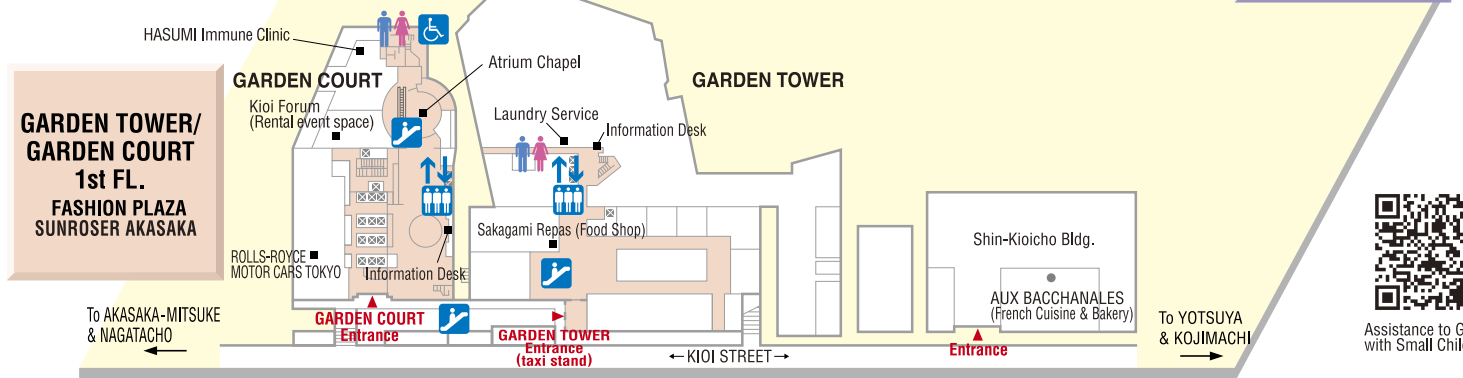

NEW OTANI GARDEN COURT

NEW OTANI GARDEN TOWER

THE MAIN

Assistance to Guests with Small Children