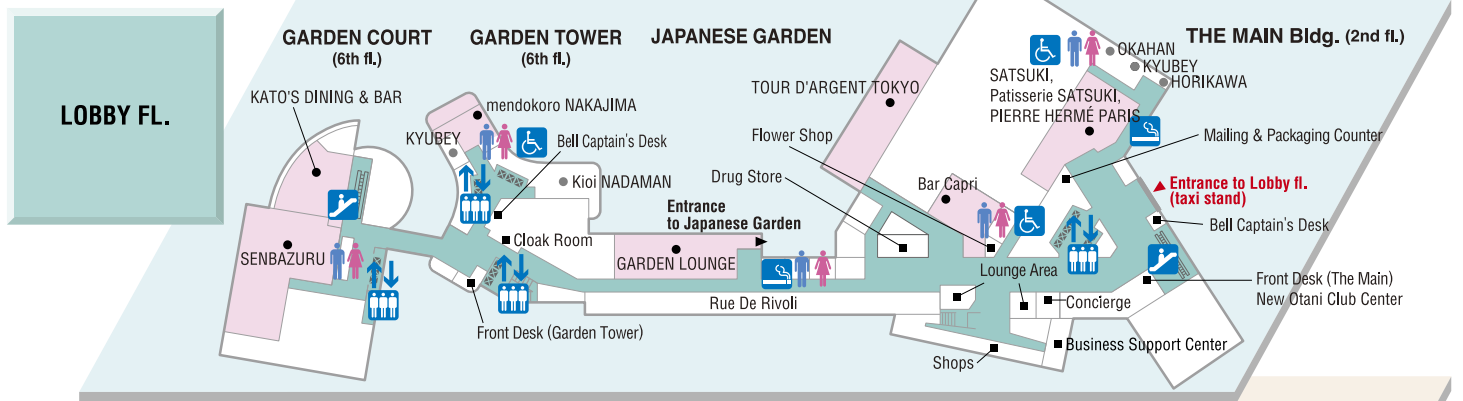

NEW OTANI GARDEN COURT

NEW OTANI GARDEN TOWER

THE MAIN

Assistance to Guests with Small Children