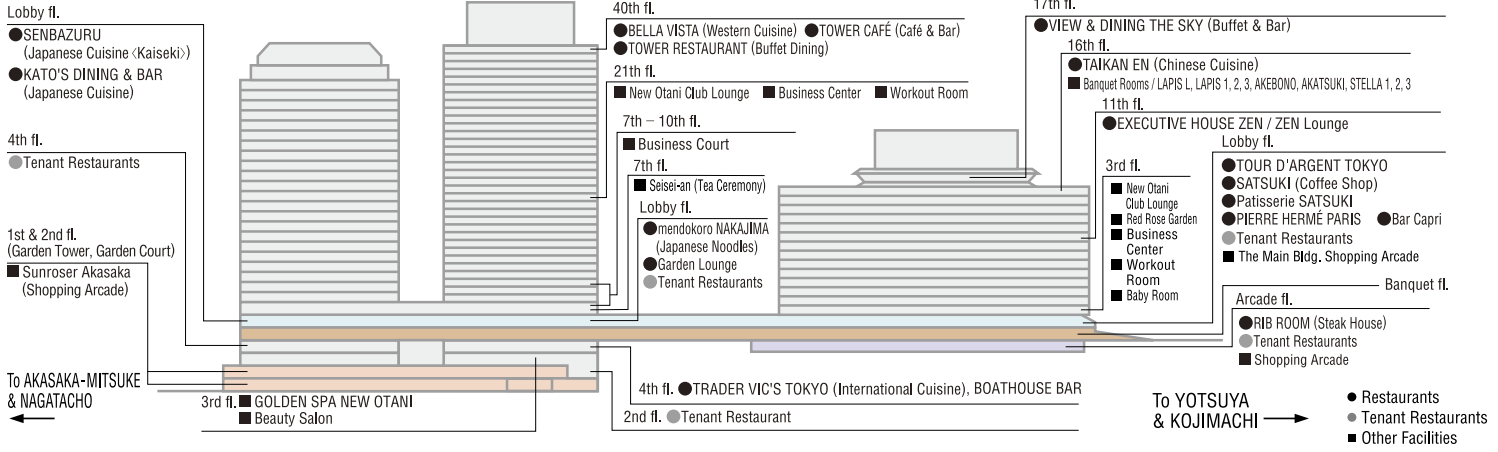

NEW OTANI GARDEN COURT

NEW OTANI GARDEN TOWER

THE MAIN

Assistance to Guests with Small Children

	NEW OTANI GARDEN COURT	NEW OTANI GARDEN TOWER	THE MAIN
RESTAURANTS	Lobby fl. SENBAZURU (Japanese Cuisine <Kaiseki>) KATO'S DINING & BAR (Japanese Cuisine) 4th fl. GUN-SHIP (International Cuisine) TSUKIJI SUZUTOMI (Sushi) MILK HALL (Café) 2nd fl. TULLY'S COFFEE (Café)	40th fl. BELLA VISTA (Western Cuisine) TOWER RESTAURANT (Buffet Dining) TOWER CAFÉ (Café & Bar) Lobby fl. GARDEN LOUNGE (Tea & Cocktails) mendokoro NAKAJIMA (Japanese Noodles) KYUBEY (Sushi) Kioi NADAMAN (Japanese Cuisine / Tempura) 4th fl. TRADER VIC'S TOKYO (International Cuisine) BOATHOUSE BAR 2nd fl. CAFÉ LA MILLE (Café)	17th fl. VIEW & DINING THE SKY (Buffet) SKY BAR 16th fl. TAIKAN EN (Chinese Cuisine) Lobby fl. TOUR D'ARGENT TOKYO (French Cuisine) SATSUKI (Coffee Shop) Pâtisserie SATSUKI (Bread & Cake) PIERRE HERMÉ PARIS (French Patisserie) Bar Capri HORIKAWA (Tempura) KYUBEY (Sushi) OKAHAN (Sukiyaki / Shabu Shabu) Arcade fl. RIB ROOM (Steak House) TOM CAT (Pizza & Café) FUMIZEN (Tonkatsu, Japanese Cuisine) NIIZU (Soba & Eel) ISEHIRO (Yakitori) PESHAWORL (Café) RANSEN (Japanese Cuisine) RANSEN HANARE (Bar)
	SHIN-KIOICHO Bldg. 4th fl. Tokyo Clinic ICVS Inc. 2nd fl. ICVS Tokyo Clinic V2 1st fl. AUX BACCHANALES (French Cuisine & Bakery)	JAPANESE GARDEN SEKISHIN-TEI (Teppanyaki) Garden Restaurant (Teppanyaki) (SEISEN-TEI / MOMIJI-TEI) NADAMAN Headquarters Sazanka-So (Japanese Cuisine <Kaiseki>) Garden Chapel GARDEN POOL (Seasonal Operation)	