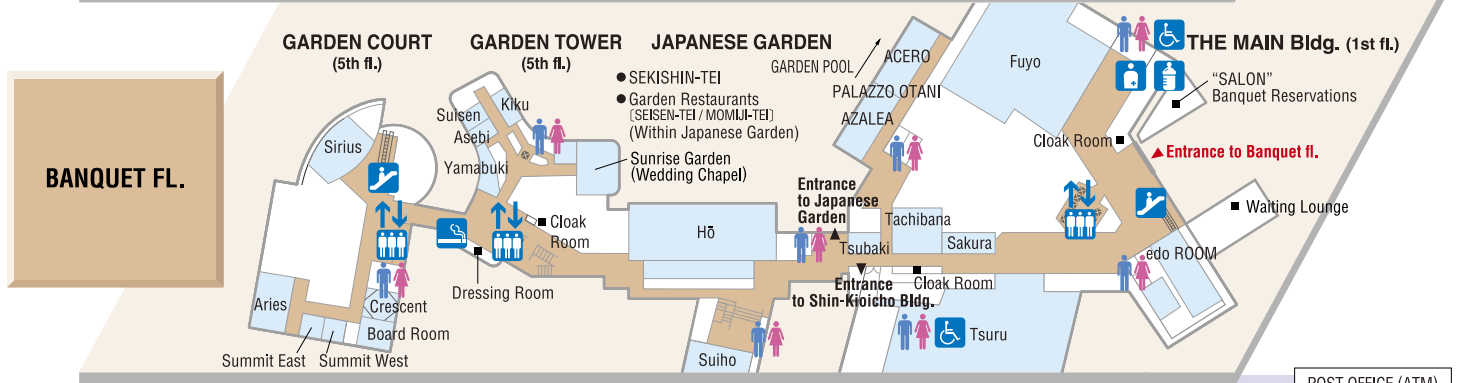

NEW OTANI GARDEN COURT

NEW OTANI GARDEN TOWER

THE MAIN

Assistance to Guests with Small Children