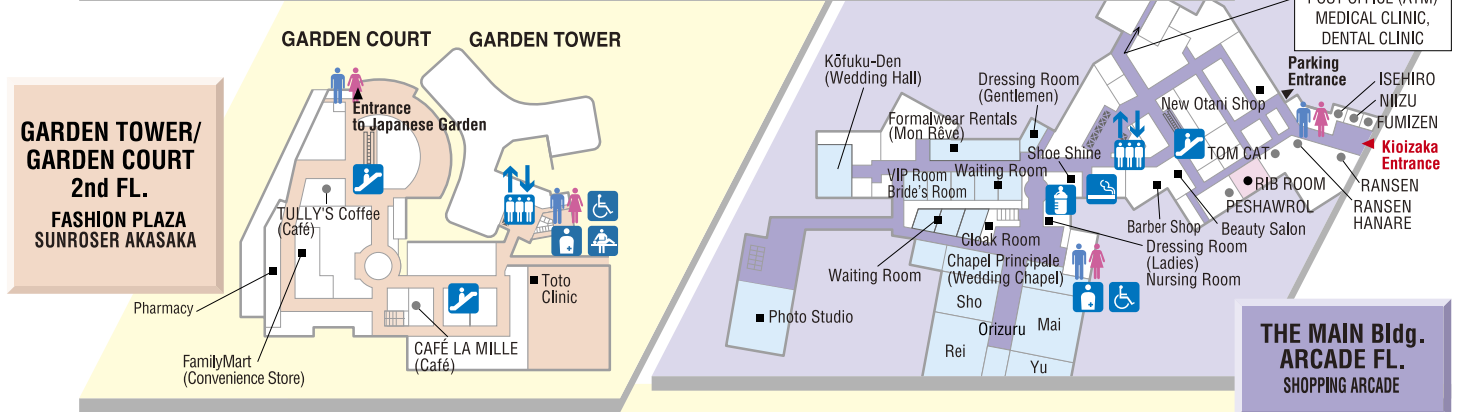

NEW OTANI GARDEN COURT

NEW OTANI GARDEN TOWER

THE MAIN

Assistance to Guests with Small Children