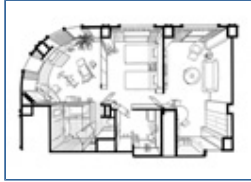

## Queen Suite

### Southern-France Style Décor and Oversized Bathroom

The bathroom is equipped with an exercise bicycle, lounge chair and other amenities. Soak in the bathtub and enjoy the nightlights.

Layout

※ Other room types also available.

Room Type	Bed Type	Rate	 NOC Rate	m <sup>2</sup> /ft <sup>2</sup>	Bed width mm/inch	PAX
Queen Suite	Double/Twin	JPY126,000	JPY88,200	88.4m <sup>2</sup> 951.5ft <sup>2</sup>	W1,100 x2 / W2,000 x1 (L1,951) W43" x2 / W79" x1 (L77")	2