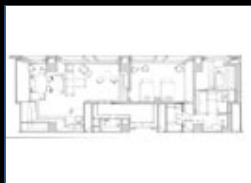

Layout

Room Type	Bed Type	Rate	 NOCRate	m ² /ft ²	Bed width mm/inch	PAX
Presidential Suite (HIROSHIGE)	Twin	JPY315,000	JPY252,000	150m ² 1,615ft ²	W1,400x2(L1,951) W55"x2(L77")	2

※Accommodation for one night for 1 or 2 persons and consumption tax included. A 10% service charge and accommodation tax to be added.